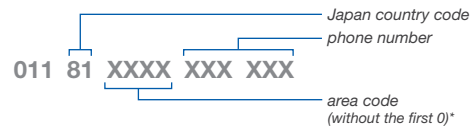

Receiving a call from the US while in Japan

People in the US should dial the following to call you:

1. Enter 011
2. Enter the Japan country code, 81
3. Enter your Japan mobile number (without the first 0)*

For example a call to your number from the US would look like: